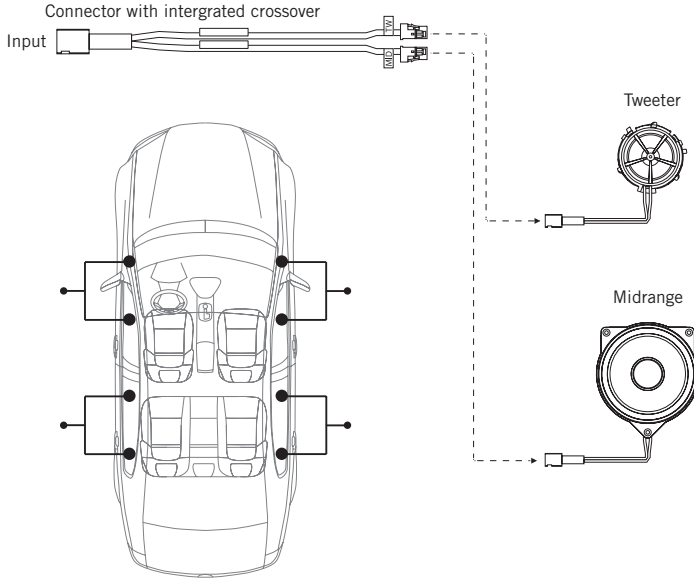

MBQ[®]

MAKE THE BEST OF EVERY SOUND

MB-4FR

Plug & Play audio system for Mercedes Benz

User manual

● INSTALLATION

The plug that connects the Midrange and Tweeter output signals

● DIMENSIONS

● SPECIFICATION

Power Handing (MAX) : 30Watts

Power Handing (RMS) : 15Watts

System Impedance : 3.6Ω

Sensitivity : 89dB

Frequency Response : 90Hz-10KHz

Mounting depth : 37mm

Diameter hole : 165mm