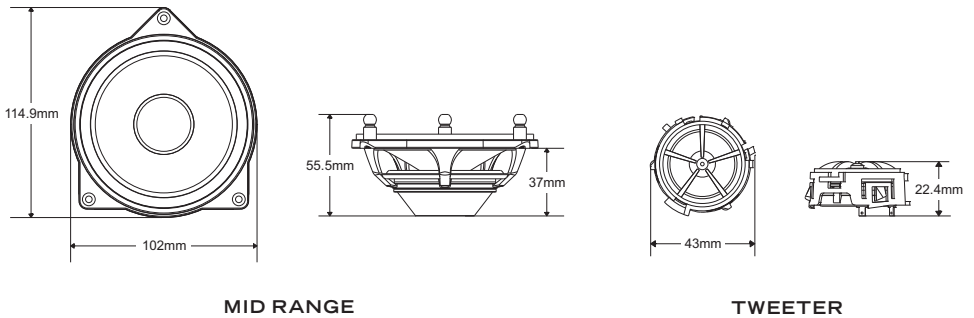

MBQ[®]

MAKE THE BEST OF EVERY SOUND

MB-4FR

Plug & Play audio system for Mercedes Benz

User manual

● INSTALLATION

The plug that connects the Midrange and Tweeter output signals

● DIMENSIONS

● SPECIFICATION

Power Handing (MAX) : 30Watts

Power Handing (RMS) : 15Watts

System Impedance : 3.6Ω

Sensitivity : 89dB

Frequency Response : 90Hz-10KHz

Mounting depth : 37mm

Diameter hole : 165mm